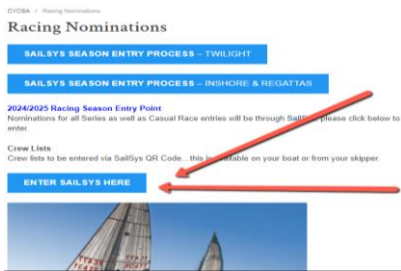

LEASING AN ELLIOTT FOR THE CYCSA TWILIGHT SERIES, 2024

STEP 1: GO TO CLUB'S WEB SITE, SELECT: [Racing/Nominations/ENTER SAILSYS HERE](#)

STEP 2: Select Series:

STEP 3: Select BLOCK (10 races \$220) or CASUAL (\$27 per race)

STEP 4: Add your boat...look for boats with CYCSA....Elliott 1 & 2 CYCSA reserved for casual entries, 3 & 4 for Adelaide University/Vets/Defence. Elliott 5 & 6 for CYCSA Youth

STEP 5: Process Payment....Casual or Block Race Management Fee plus add Elliott hire (\$23 per race)