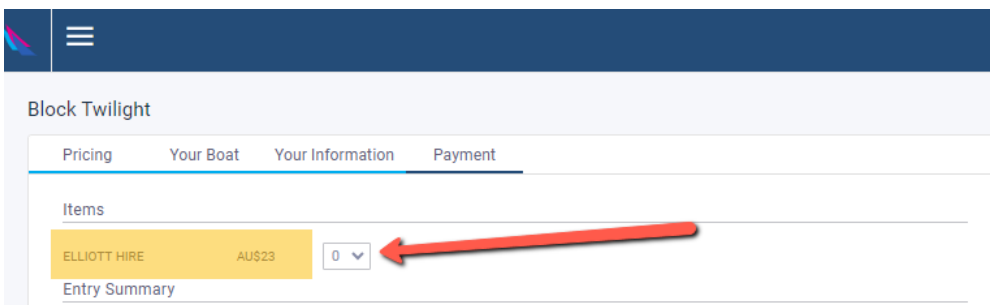

LEASING AN ELLIOTT FOR THE CYCSA TWILIGHT SERIES, 2024

STEP 1: GO TO CLUB'S WEB SITE, SELECT: [Racing/Nominations/ENTER SAILSYS HERE](#)

STEP 2: Select Series:

STEP 3: Select BLOCK (10 races \$220) or CASUAL (\$27 per race)

STEP 4: Add your boat...look for boats with CYCSA....Elliott 1 & 2 CYCSA reserved for casual entries, 3 & 4 for Adelaide University/Vets/Defence. Elliott 5 & 6 for CYCSA Youth

STEP 5: Process Payment....Casual or Block Race Management Fee plus add Elliott hire (\$23 per race)