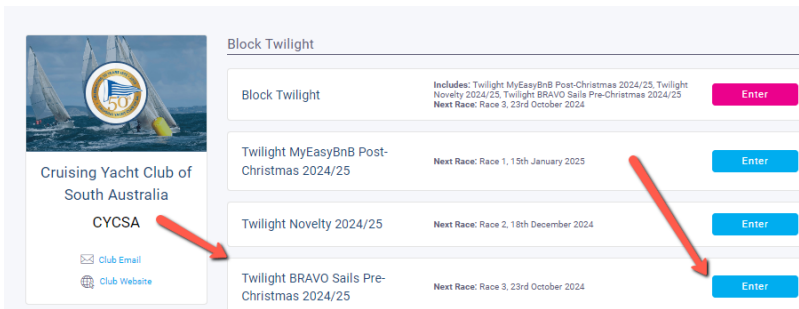

LEASING AN ELLIOTT FOR THE CYCSA TWILIGHT SERIES, 2024

STEP 1: GO TO CLUB'S WEB SITE, SELECT: [Racing/Nominations/ENTER SAILSYS HERE](#)

STEP 2: Select Series:

STEP 3: Select BLOCK (10 races \$220) or CASUAL (\$27 per race)

STEP 4: Add your boat...look for boats with CYCSA....Elliott 1 & 2 CYCSA reserved for casual entries, 3 & 4 for Adelaide University/Vets/Defence. Elliott 5 & 6 for CYCSA Youth

STEP 5: Process Payment....Casual or Block Race Management Fee plus add Elliott hire (\$23 per race)