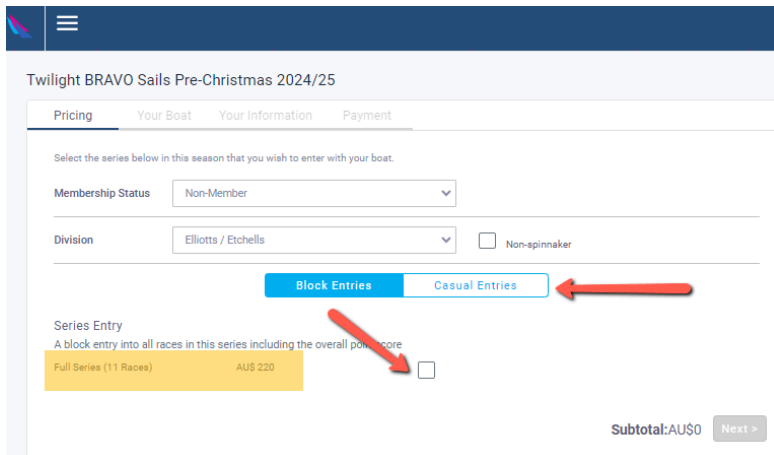

LEASING AN ELLIOTT FOR THE CYCSA TWILIGHT SERIES, 2024

STEP 1: GO TO CLUB'S WEB SITE, SELECT: [Racing/Nominations/ENTER SAILSYS HERE](#)

STEP 2: Select Series:

STEP 3: Select BLOCK (10 races \$220) or CASUAL (\$27 per race)

STEP 4: Add your boat...look for boats with CYCSA....Elliott 1 & 2 CYCSA reserved for casual entries, 3 & 4 for Adelaide University/Vets/Defence. Elliott 5 & 6 for CYCSA Youth

STEP 5: Process Payment....Casual or Block Race Management Fee plus add Elliott hire (\$23 per race)